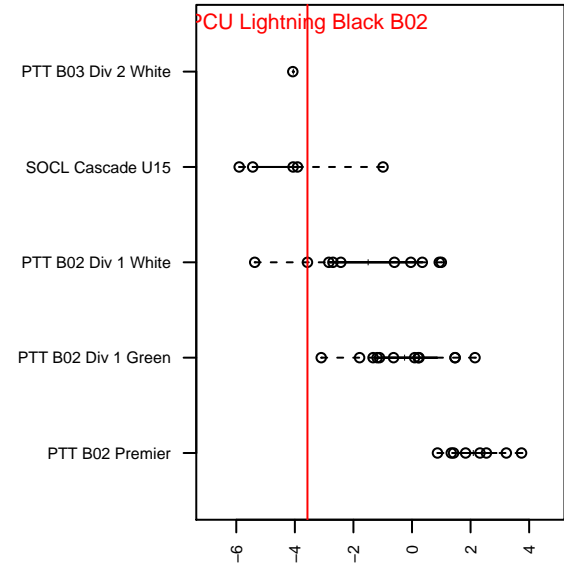

PCU Lightning Black B02

Portland City United SC
 Portland, OR
 B02 total strength=934
 attack=1.82 defense=1.4
 fall league = PTT B02 Div 1 White

alt names used:
 PCU 02 Lightening
 PCU 02B Black

Venues played:
 2016 Clash At the Border Bronze U15
 2016 PCU Summer Classic U15-U16 Black
 2016 PTT B02 Division 1 White

**attack and defense variance (black dot)
relative to other teams
and top 10 in region**

**attack and defense rating
relative to others at age
and all opponents in last 13 months**

Performance relative to 13 month average